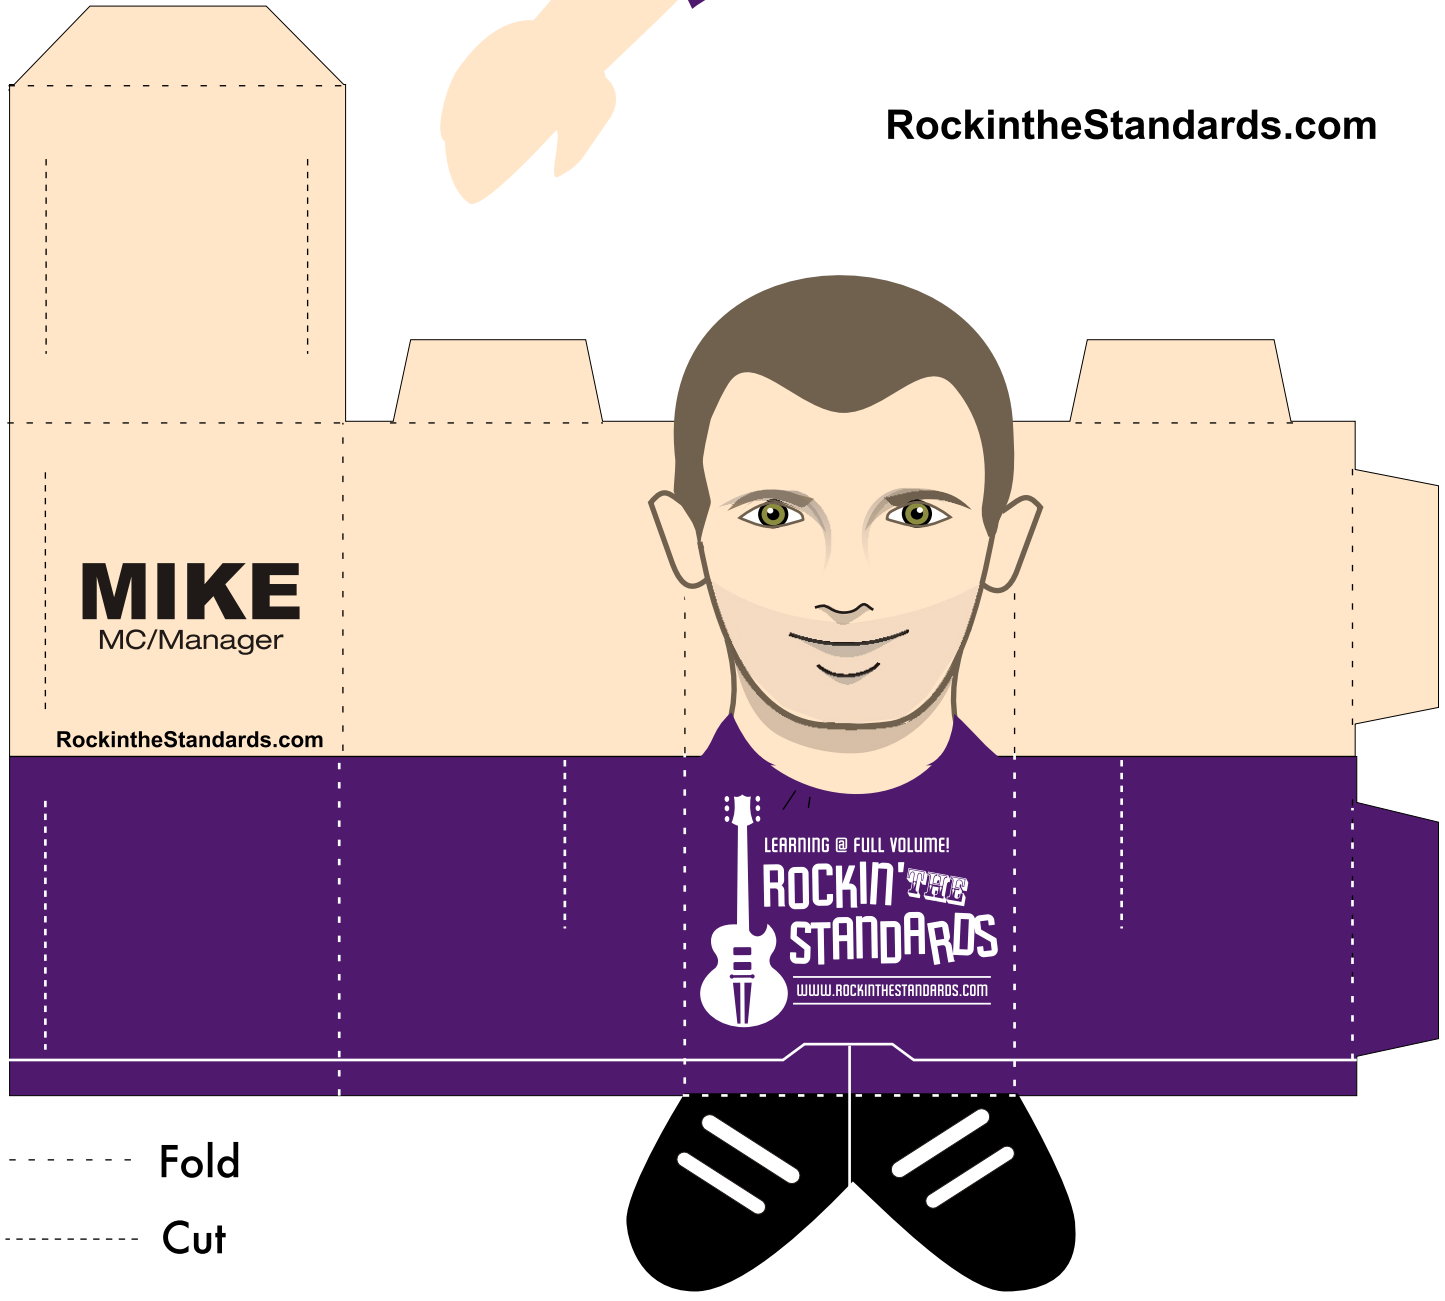

RockintheStandards.com

**MIKE**  
MC/Manager

RockintheStandards.com

----- Fold  
----- Cut

RockintheStandards.com

**RYAN**  
Bass Guitar

RockintheStandards.com

----- Fold  
----- Cut

RockintheStandards.com

**BEN**  
Singer/Guitar

RockintheStandards.com

----- Fold  
----- Cut

RockintheStandards.com

**TIM**  
Drums

RockintheStandards.com

I ❤️ Algebra

----- Fold  
----- Cut